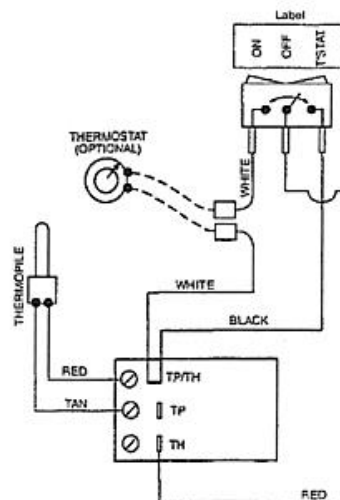

For replacement parts, or for information about parts or service, contact your local Vermont Castings Authorized Dealer. For the name of the dealer nearest you, call or write:

The Majestic Products Company
1000 East Market Street
Huntington, IN 46750-2579
219-356-8000

Figure 36. RUV40 Wiring Diagram